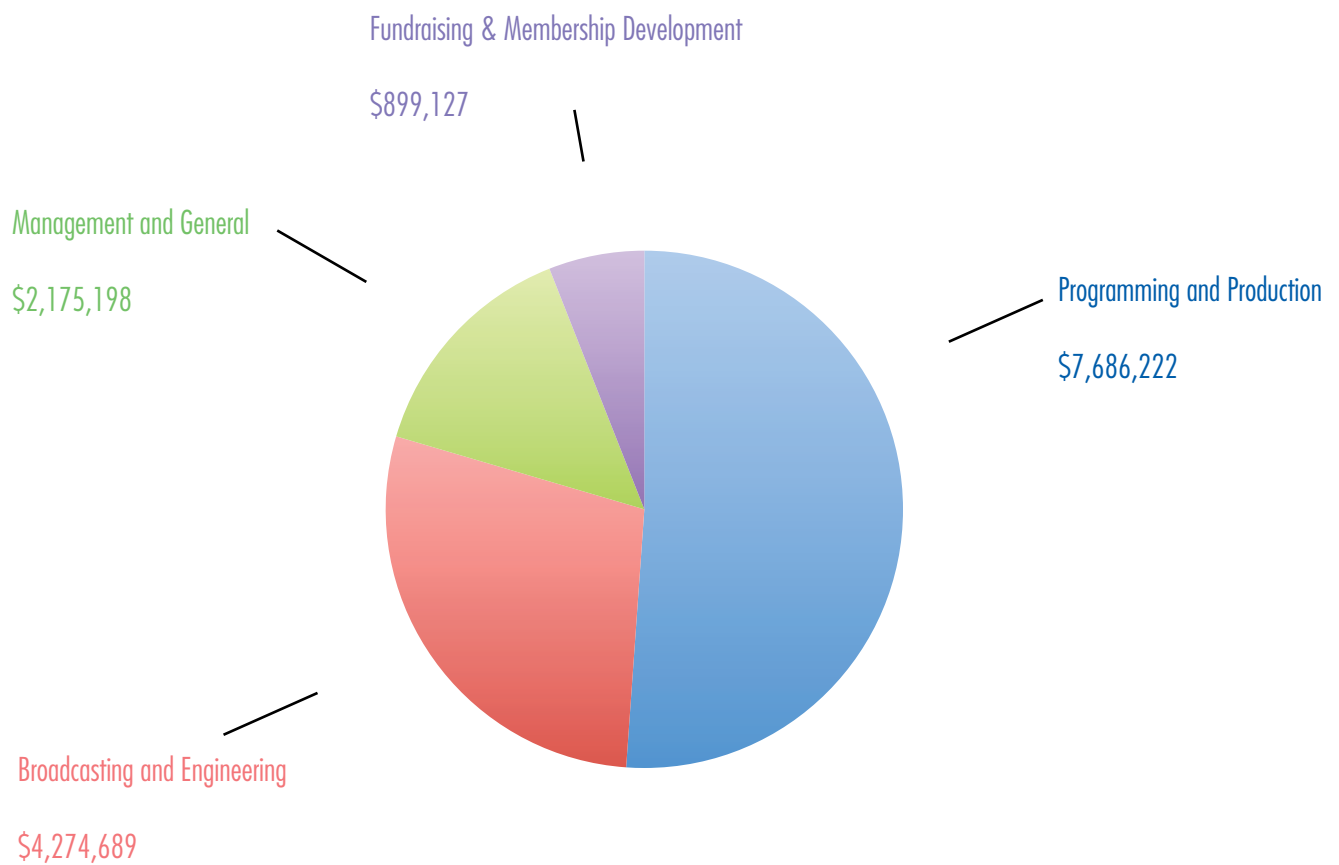

LPB FISCAL YEAR 2014

EXPENDITURES

Programming and Production	$7,686,222
Broadcasting and Engineering	$4,274,689
Management and General	$2,175,198
Fundraising & Membership Development	$899,127
Total	$15,035,236