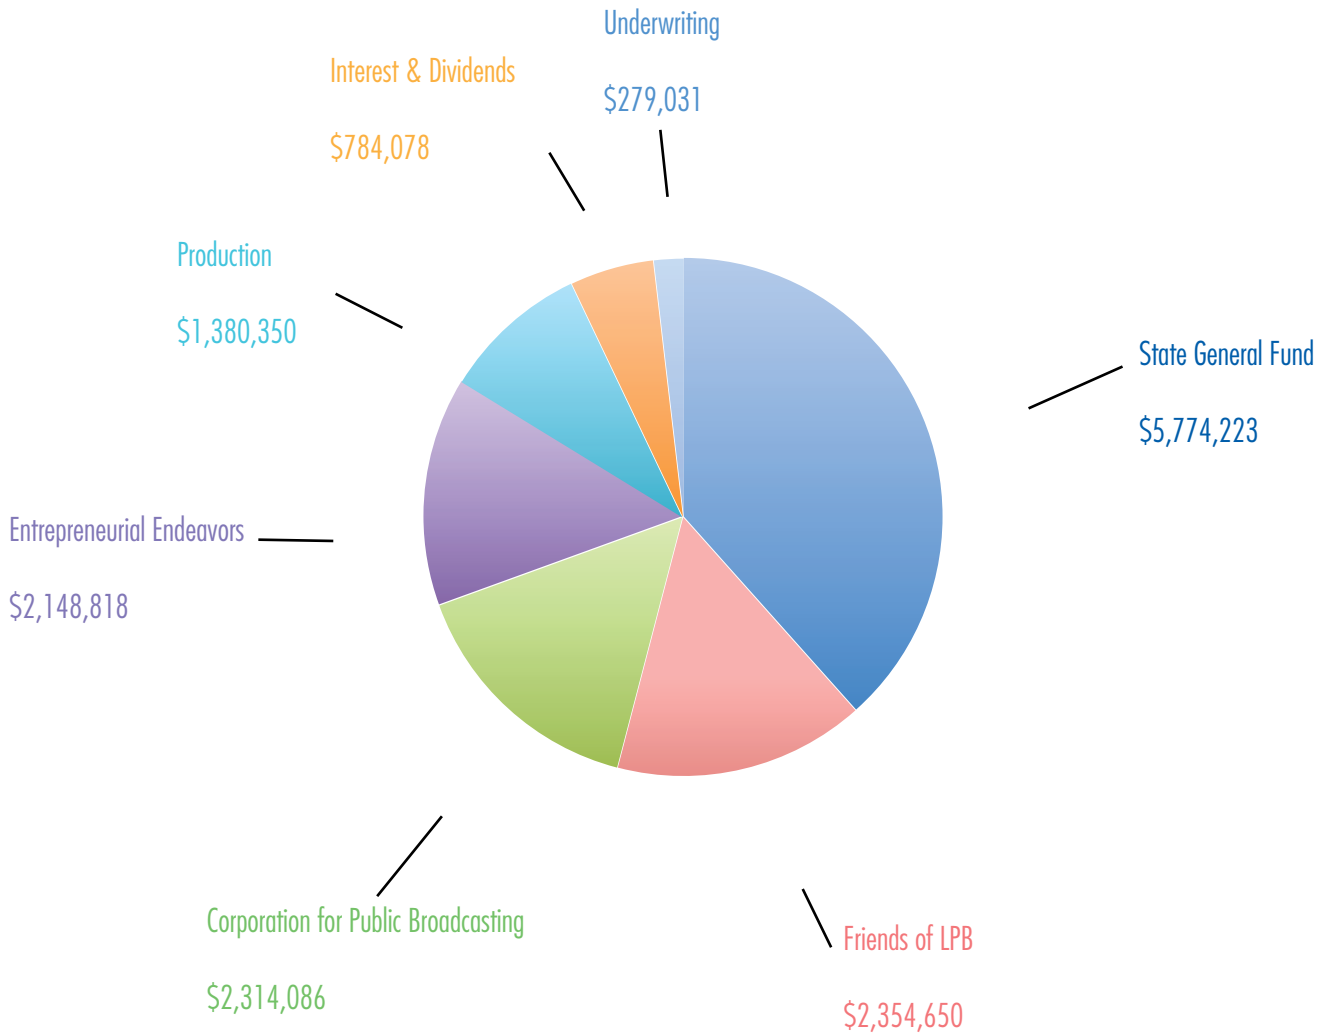

FINANCIALS

LPB FISCAL YEAR 2014

REVENUE

State General Fund	$5,774,223
Friends of LPB	$2,354,650
Corporation for Public Broadcasting	$2,314,086
Entrepreneurial Endeavors	$2,148,818
Production	$1,380,350
Interest & Dividends	$784,078
Underwriting	$279,031

Total $15,035,236